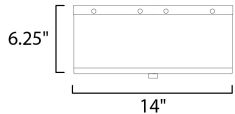

MEASUREMENTS

DIMENSION : 14" W x 6.25" H
 CANOPY : 8" W x 0.5" H x 8" L
 HANGING WEIGHT : 4.4 lb

LAMPING

INPUT VOLTAGE : 120V
 BULB : 3 x 60W Incandescent E26 Medium , 180W Total
 BULB INCLUDED : (Not Included)
 DIMMABLE : Y